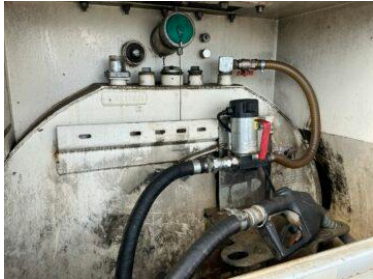

RJ & KD MCLEAN LTD

tractorsandplant.com

TRACTOR & PLANT DEALERS

£2,500