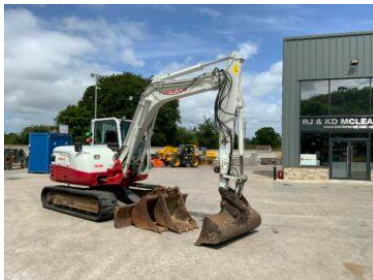

RJ & KD McLEAN LTD

tractorsandplant.com

TRACTOR & PLANT DEALERS

TAKEUCHI TB290 DIGGER (ST20322)

£26,950

PRODUCT DESCRIPTION

Takeuchi TB290 Digger (ST20322)

Year of manufacture 2015

6,698 Hours

Complete with 3 buckets

Hydraulic Q hitch

Twin breaker lines

2 Speed tracking

Air conditioning

Green light

Isuzu engine