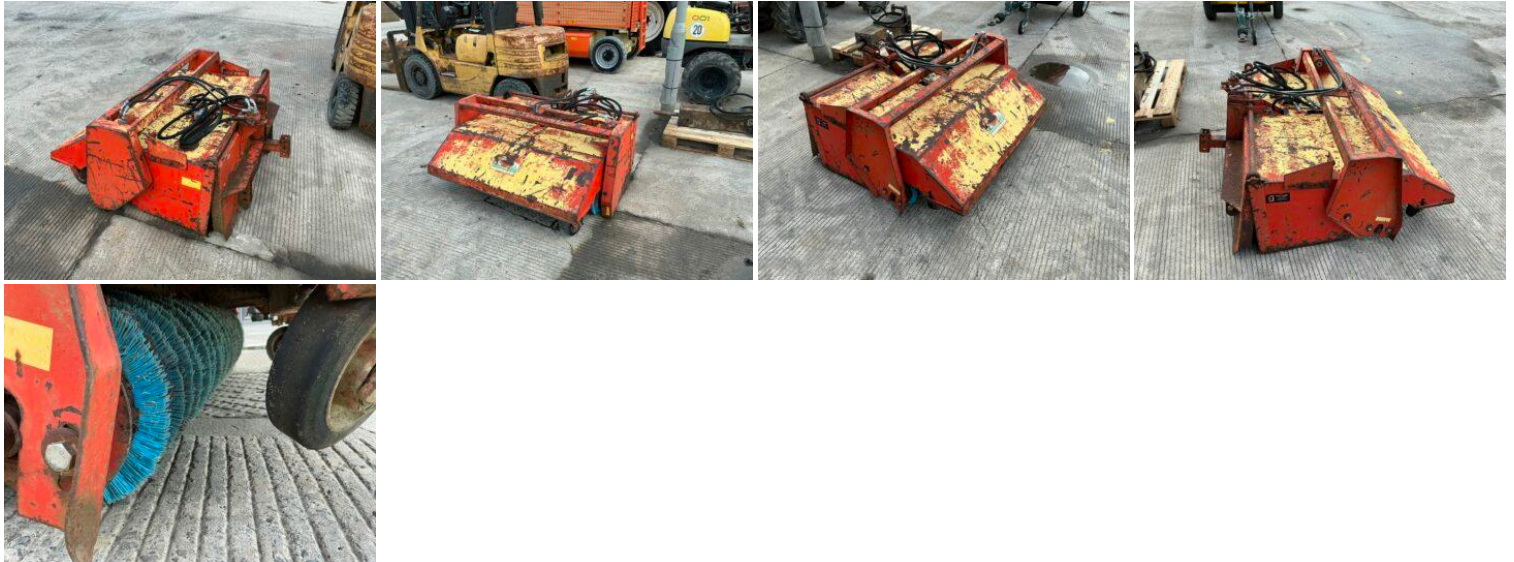

SUTTON 4FT 3 POINT LINKAGE HYDRAULIC ROAD BRUSH

£350

RJ & KD MCLEAN LTD

tractorsandplant.com

TRACTOR & PLANT DEALERS

PRODUCT DESCRIPTION

Sutton 4ft 3 Point Linkage Hydraulic Road Brush

£350 + VAT