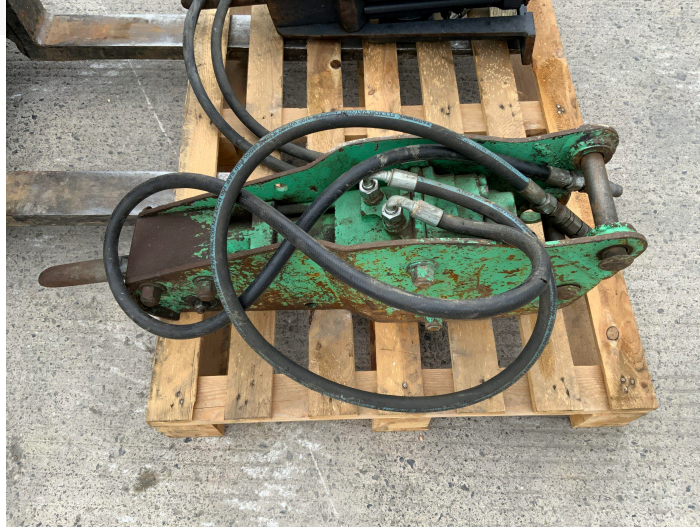

RJ & KD MCLEAN LTD

tractorsandplant.com

TRACTOR & PLANT DEALERS

MONTABERT BREAKER TO SUIT 1.5T EXCAVATOR

£1,000

RJ & KD MCLEAN LTD

tractorsandplant.com

TRACTOR & PLANT DEALERS

PRODUCT DESCRIPTION

Montabert Breaker To Suit 1.5T Excavator

30mm Pins

£1,000 +VAT