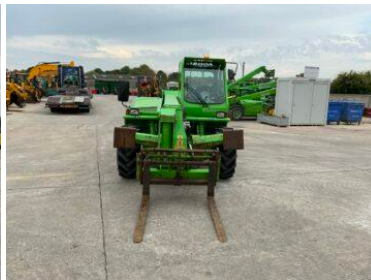

RJ & KD McLEAN LTD

tractorsandplant.com

TRACTOR & PLANT DEALERS

MERLO P38.12 TELEHANDLER (ST20496)

£29,950

PRODUCT DESCRIPTION

Merlo P38.12 Telehandler (ST20496)

Year of manufacture 2015

2,423 Hours

Kubota engine

Twin lever control

12 Metre reach

3.8 Tonne lift

£29,950 + VAT