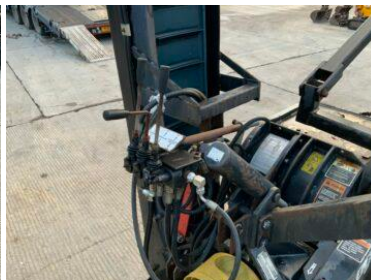

LEWIS 612 3 POINT LINKAGE PTO TRENCHER

RJ & KD MCLEAN LTD

tractorsandplant.com

TRACTOR & PLANT DEALERS

PRODUCT DESCRIPTION

Lewis 612 3 Point Linkage PTO Trencher

Complete with conveyor

£POA