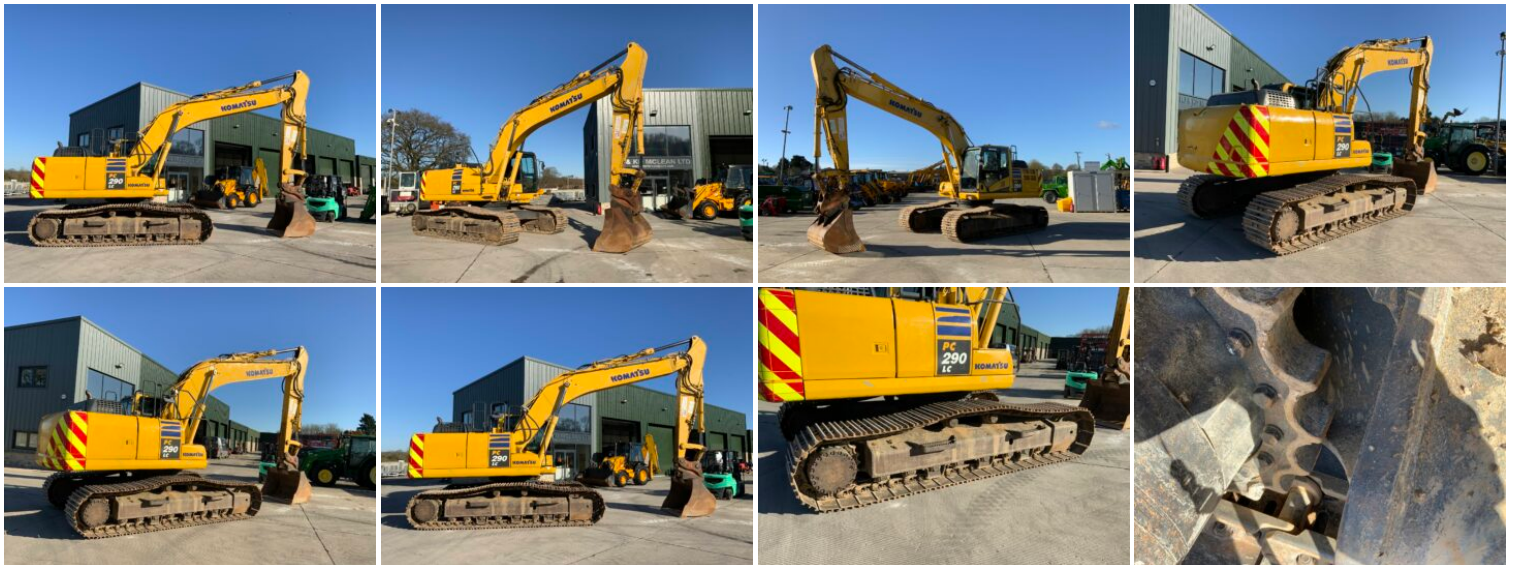

RJ & KD McLEAN LTD

**tractorsandplant.com**

**TRACTOR & PLANT DEALERS**

**KOMATSU PC290 LC-10 DIGGER (ST22144)**

**£27,500**

## PRODUCT DESCRIPTION

Komatsu PC290 LC-10 Digger (ST22144)

Year of manufacture 2013

11,074 Hours

Complete with 1 bucket

Hydraulic Q hitch

Steel tracks

Piped for breaker

2 Speed tracking

Air conditioning

Has come straight from work

£27,500 + VAT