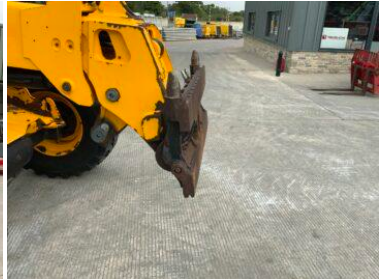

RJ & KD MCLEAN LTD

**tractorsandplant.com**

**TRACTOR & PLANT DEALERS**

**JCB TM320 AGRI PIVOT STEER (ST20650)**

**£26,750**

**PRODUCT DESCRIPTION**

JCB TM320 Agri Pivot Steer (ST20650)

Year of manufacture 2016

11,768 Hours

Joystick control

Air conditioning

Pin and cone head stock

Pick up hitch

T4I IIIB

£26,750 + VAT