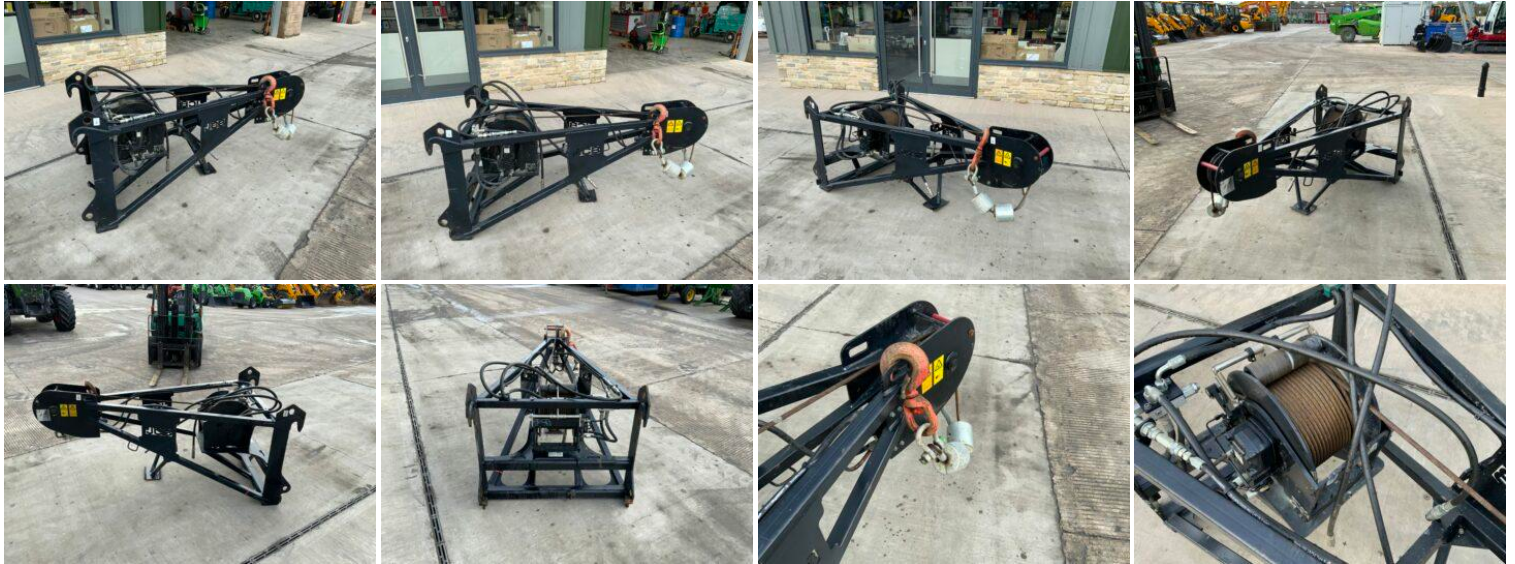

**JCB S20SX JIB**

**£5,950**

RJ & KD MCLEAN LTD

**tractorsandplant.com**

**TRACTOR & PLANT DEALERS**

## PRODUCT DESCRIPTION

JCB S20SX Jib

Year of manufacture 2021

To suit JCB ROTO

£5,950 + VAT