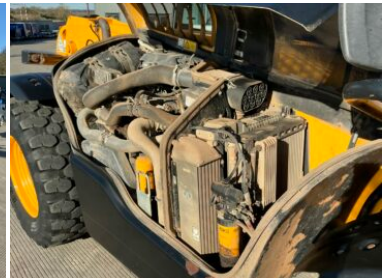

RJ & KD MCLEAN LTD

tractorsandplant.com

TRACTOR & PLANT DEALERS

JCB 536-70 AGRI SUPER TELEHANDLER (ST22843)

£38,000

PRODUCT DESCRIPTION

JCB 536-70 Agri Super Telehandler (ST22843)

Year of manufacture 2019

6,013 Hours

Joystick control

Air conditioning

145 hp engine

Michelin Bibload tyres

Pin and cone headstock

£38,000 + VAT