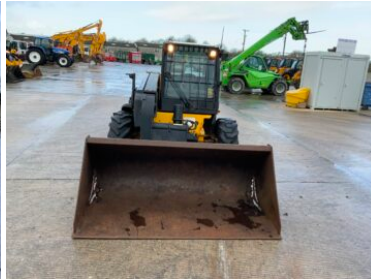

RJ & KD MCLEAN LTD

tractorsandplant.com

TRACTOR & PLANT DEALERS

JCB 527-55 (ST22120)

£12,950

PRODUCT DESCRIPTION

JCB 527-55 (ST22120)

Year of manufacture 2006

Hour clock not working

Pick up hitch

Joystick control

Windscreen guard

Bucket

Fault - engine worn and breathing

Front beam leaning to one side

Starts, runs and drives