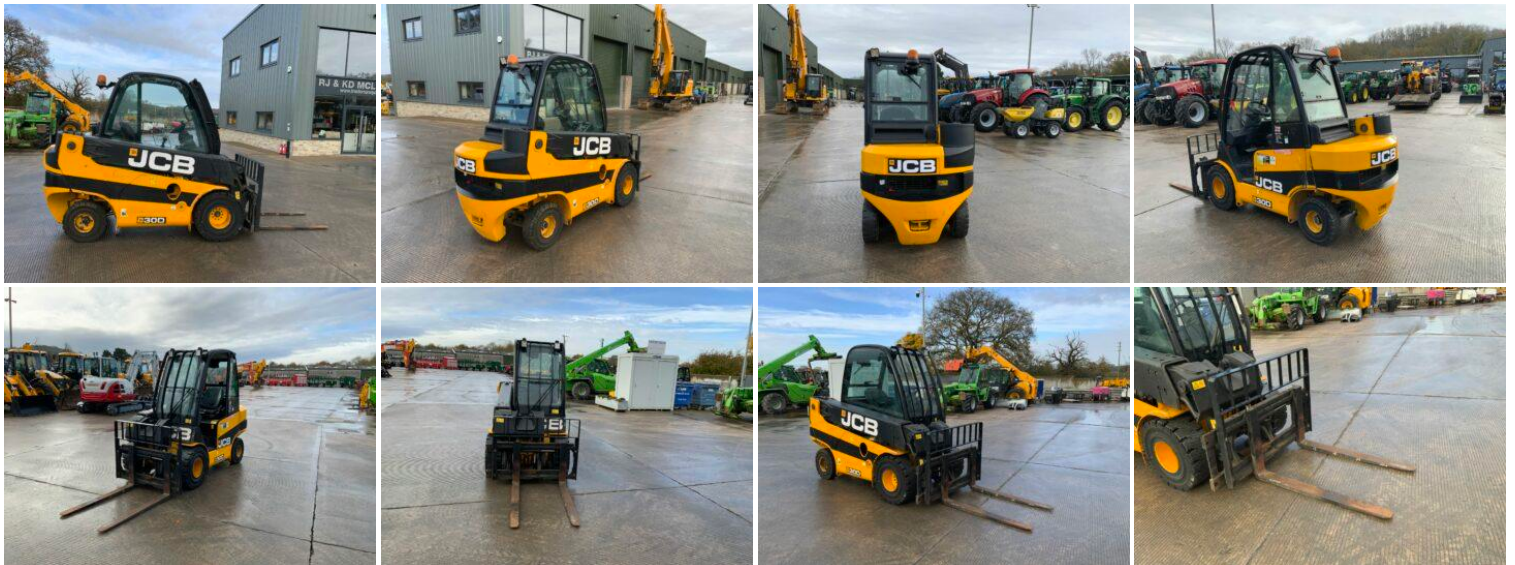

RJ & KD MCLEAN LTD

tractorsandplant.com

TRACTOR & PLANT DEALERS

JCB 30D TELETRUK (ST20926)

£10,950

PRODUCT DESCRIPTION

JCB 30D Teletruk (ST20926)

Year of manufacture 2015

Hour clock reading 61 hours but it looks like a new clock

Hydraulic side shift

2WD

Windscreen guard

£10,950 + VAT