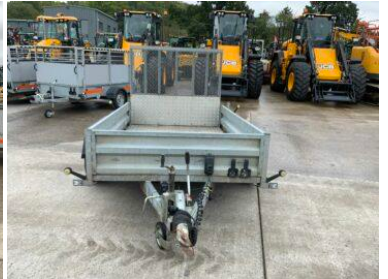

RJ & KD MCLEAN LTD

tractorsandplant.com

TRACTOR & PLANT DEALERS

£1,800