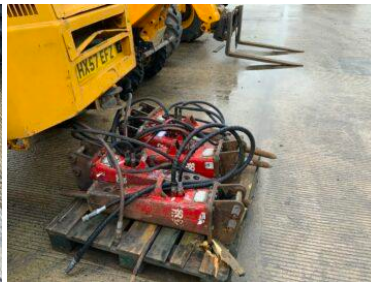

**CHOICE OF SOCEMEE DMS 95/2 BREAKERS**

**£1,150**

**PRODUCT DESCRIPTION**

Choice of Socemee DMS 95/2 Breakers

Year of manufacture 2016

30mm pins

To suit 1.5 tonne excavator

£1,150 Each