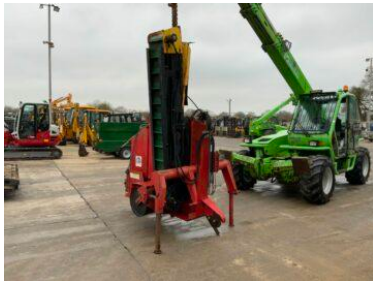

RJ & KD MCLEAN LTD

tractorsandplant.com

TRACTOR & PLANT DEALERS

AFT WIZZ WHEEL TRENCHER

RJ & KD MCLEAN LTD

tractorsandplant.com

TRACTOR & PLANT DEALERS

PRODUCT DESCRIPTION

AFT Wizz Wheel Trencher

Complete With Conveyer

3 Point Linkage PTO

£POA